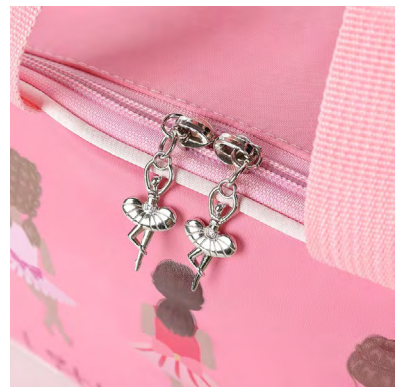

D  
U  
X  
  
D  
A  
Z  
Z  
C  
E  
W  
E  
A  
R

**8A Women's Camisole Leotard (Underlayers)**

Colors : Nude  
Sizes : SM, LXL

**8B Women's Dance Bra (Underlayers)**

Colors : Nude  
Sizes : SM, LXL

**8C Women's Dance Brief (Underlayers)**

Colors : Nude  
Sizes : SA, MA, LA

26 Women's Cap Sleeve Velour Leotard  
Colors : Burgundy, Navy, Black  
Sizes : MC, LC, XLC, SA, MA, LA

921W3 Black Dance Backpack

922W3 Pink Dance Backpack

912W2 Pink Dance Tote Bag with Sling